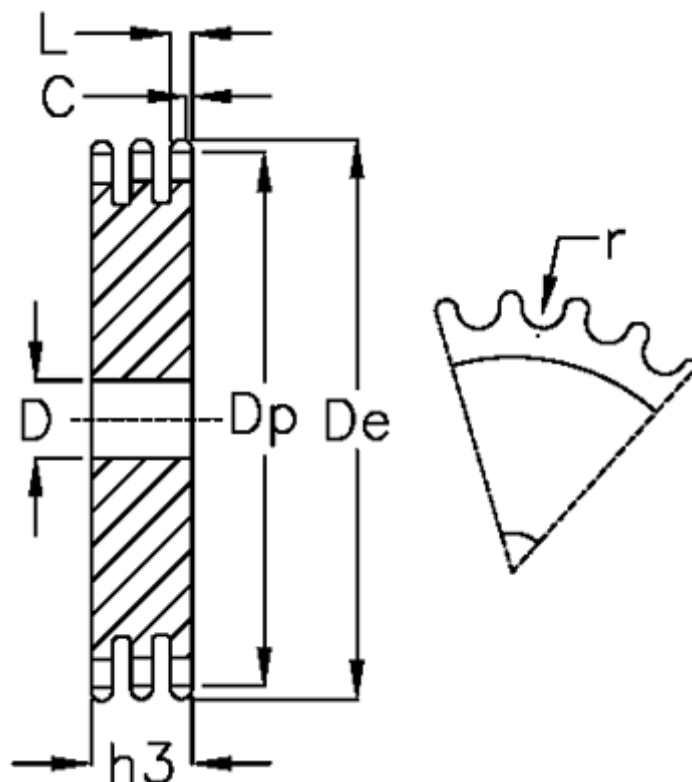

Article number: 616023008012

Description: Plate wheel 16 B-3 Z=12 triplex

Measures

C = 3

D = 20

De = 109

Dp = 98.14

For chain size = 1 tomme x 17,02 mm

For chain type = 16 B-3

h3 = 79.6

L = 15.8

Number of teeth = 12

r = 15.88